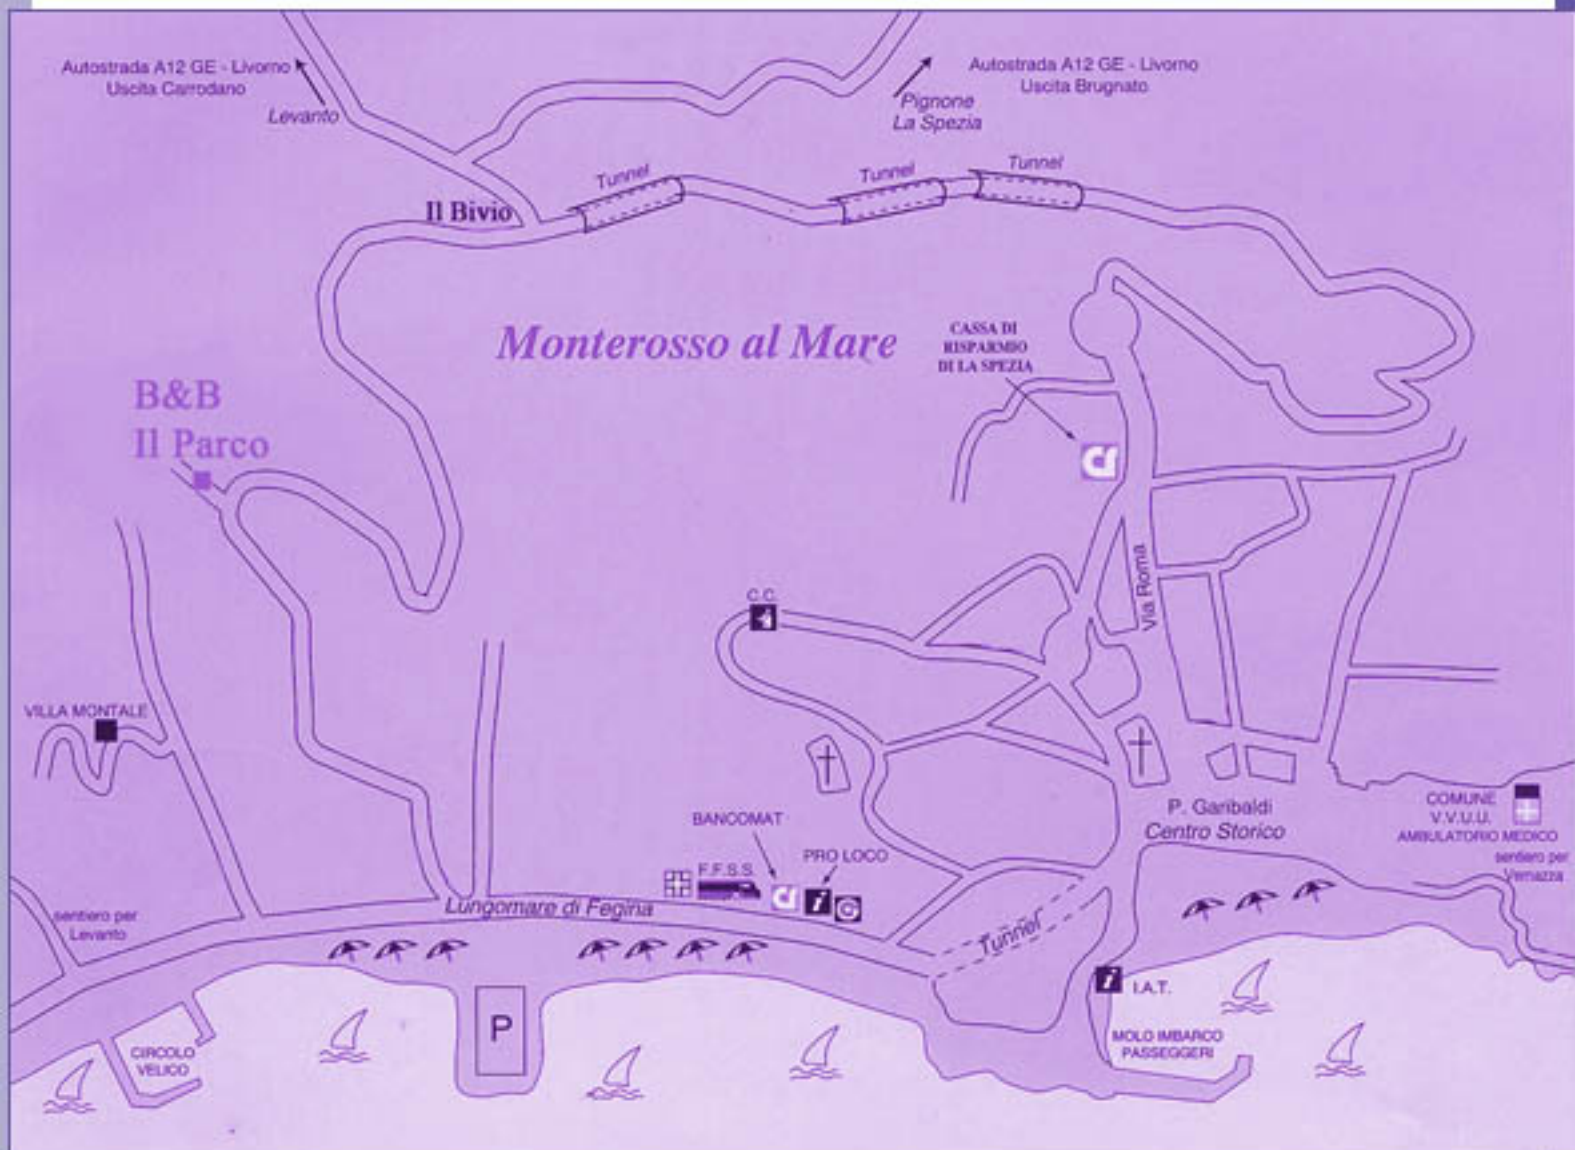

BY CAR

Take the Carrodano - Levanto motorway exit (A12 Genova - Livorno). Follow the indications, first for Levanto and then for Monterosso.

After Levanto the road will lead you to a hill. Then continue for Monterosso - Fegina. After about 5 KM you can notice a small road and the indications for our B&B. Take this road following the indications; after a few moments you'll immediately have the pleasure to enjoy the comfort of your room.

BY TRAIN

Once out of the Railway Station a Taxi will take you to our B&B.

Loc. Mesco 6, 19016 Monterosso al Mare - Cinque Terre, Italy

Cel. +39 3287243977 - Tel. +39 0187 818021 - Fax +39 0187 818021